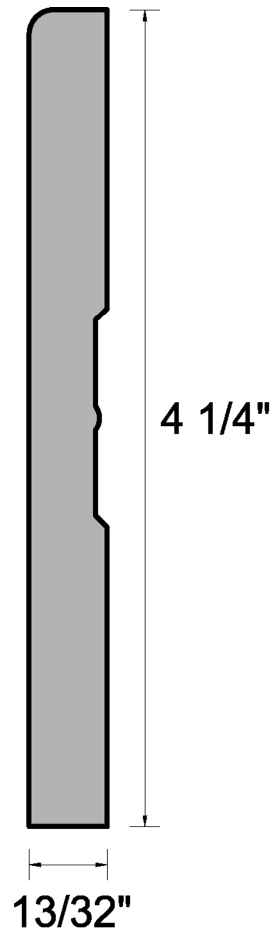

2112 Vandiver Dr
Columbia, MO 65202
(573) 814-1194
Fax (573) 474-4216
(800) 964-1915

101 Crossings West Dr, Suite 204
Lake Ozark, MO 65049
(573) 964-5222
Fax (573) 964-5776

www.boonecountymillwork.com

BASE

Item Number	414E1E
Description	4-1/4" Eased 1 Edge Base, Finger-joint Pine, Primed
Stock	16' pieces

Actual dimensions may vary slightly. Check current inventory for exact profile