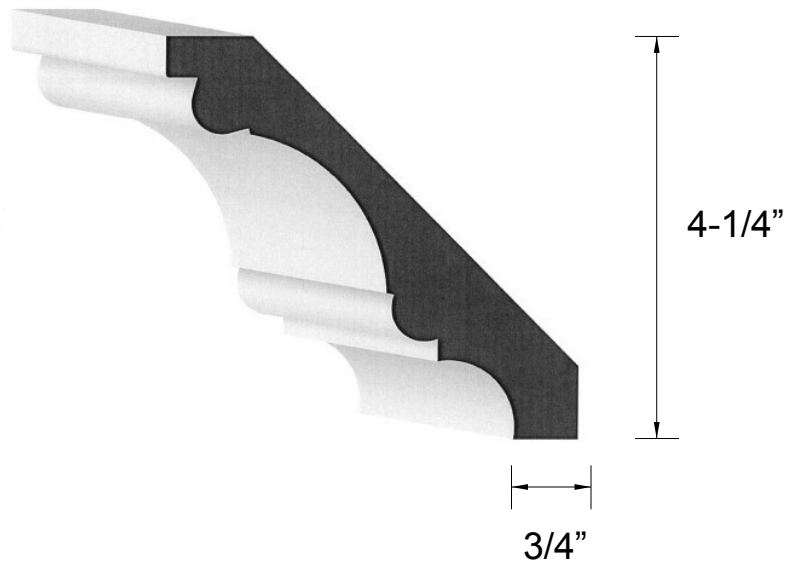

## CROWN

Item Number	MDF24136
Description	4-1/4" MDF Crown, primed MDF
Stock	16' pieces

Actual dimensions may vary slightly. Check current inventory for exact profile