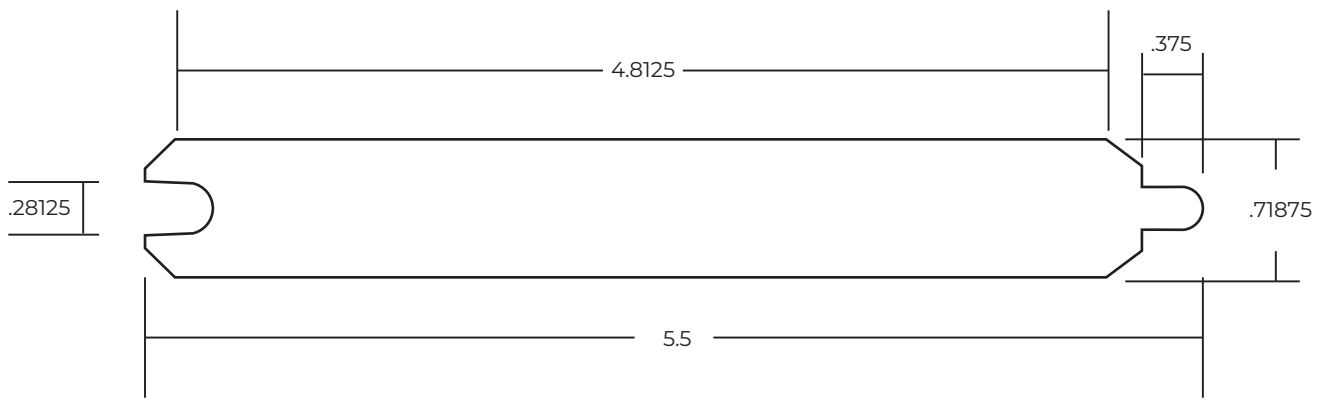

2112 Vandiver Dr
Columbia, MO 65202
(573) 814-1194
Fax (573) 474-4216
(800) 964-1915

101 Crossings West Dr, Suite 204
Lake Ozark, MO 65049
(573) 964-5222
Fax (573) 964-5776

www.boonecountymillwork.com

V-GROOVE BOARD

Item Number	1616PVG
Description	1x6 16' Primed V-Groove Board
Stock	Random Length

Actual dimensions may vary slightly. Check current inventory for exact profile