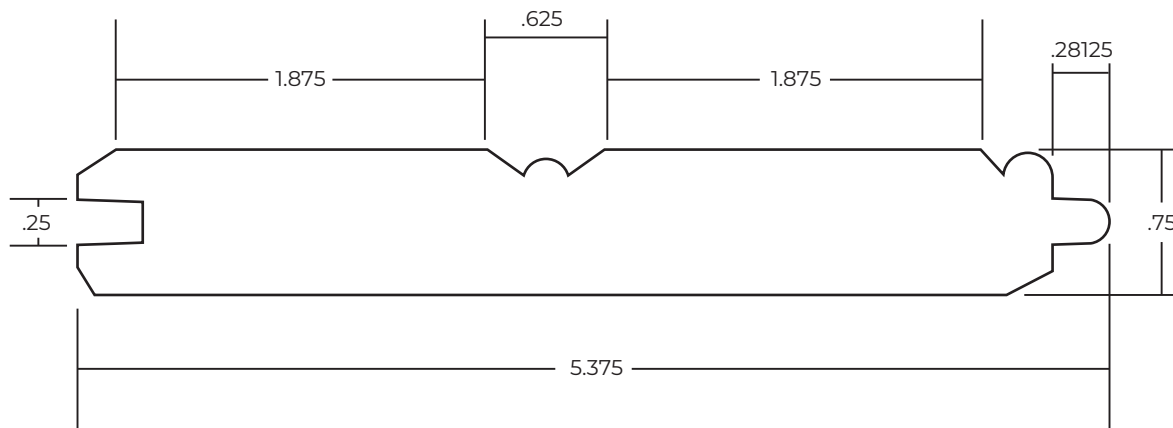

2112 Vandiver Dr
Columbia, MO 65202
(573) 814-1194
Fax (573) 474-4216
(800) 964-1915

101 Crossings West Dr, Suite 204
Lake Ozark, MO 65049
(573) 964-5222
Fax (573) 964-5776

www.boonecountymillwork.com

CEILING

Item Number	1616BCP
Description	1x6 16' Primed Beaded Ceiling
Stock	Random Length

Actual dimensions may vary slightly. Check current inventory for exact profile