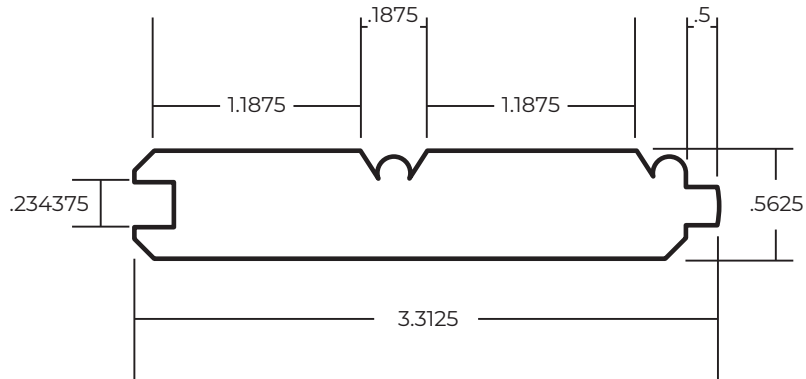

2112 Vandiver Dr
Columbia, MO 65202
(573) 814-1194
Fax (573) 474-4216
(800) 964-1915

101 Crossings West Dr, Suite 204
Lake Ozark, MO 65049
(573) 964-5222
Fax (573) 964-5776

www.boonecountymillwork.com

CEILING

Item Number	1416BCP
Description	1x4 16' Primed Beaded Ceiling
Stock	Random Length

Actual dimensions may vary slightly. Check current inventory for exact profile