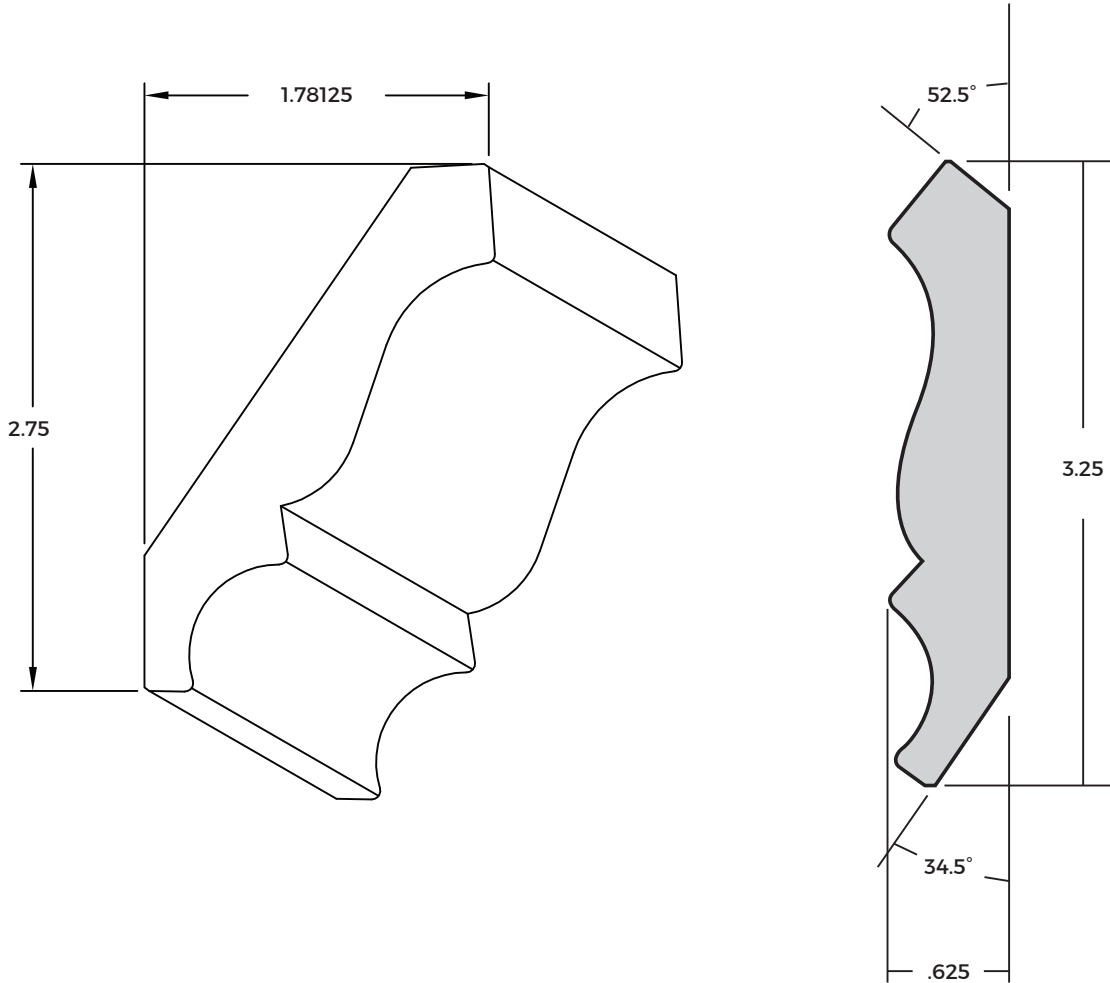

2112 Vandiver Dr
Columbia, MO 65202
(573) 814-1194
Fax (573) 474-4216
(800) 964-1915

101 Crossings West Dr, Suite 204
Lake Ozark, MO 65049
(573) 964-5222
Fax (573) 964-5776

www.boonecountymillwork.com

CROWN

Item Number	WM51
Description	11/16 x 3-1/4 crown, Oak
Stock	Random Length

Actual dimensions may vary slightly. Check current inventory for exact profile