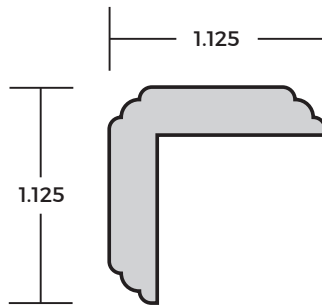

## CORNER MOULD

Item Number	WM202
Description	1 1/8 - 1 1/8 Colonial Outside Corner, Oak
Stock	Random Length

Actual dimensions may vary slightly. Check current inventory for exact profile