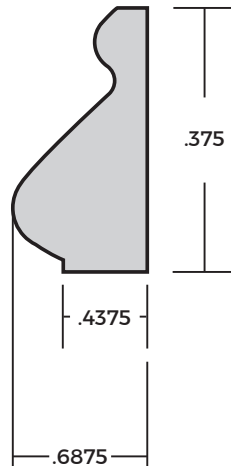

2112 Vandiver Dr  
Columbia, MO 65202  
(573) 814-1194  
Fax (573) 474-4216  
(800) 964-1915

101 Crossings West Dr, Suite 204  
Lake Ozark, MO 65049  
(573) 964-5222  
Fax (573) 964-5776

[www.boonecountymillwork.com](http://www.boonecountymillwork.com)

## BASE CAP

Item Number	WM163
Description	11/16 x 1-3/8 Base Cap, Oak
Stock	Random Length

Actual dimensions may vary slightly. Check current inventory for exact profile