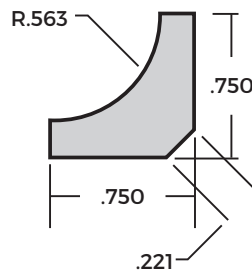

TO BE SPECIFIED

Item Number	93
Description	3/4" Cove, Pine
Stock	Random Length

Actual dimensions may vary slightly. Check current inventory for exact profile