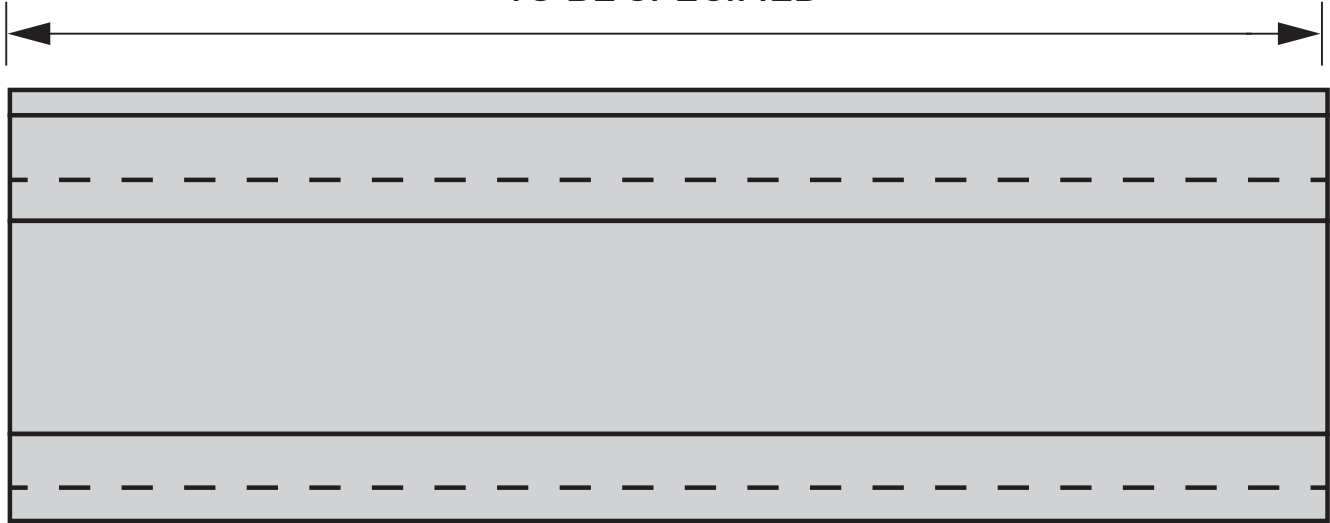

2112 Vandiver Dr
Columbia, MO 65202
(573) 814-1194
Fax (573) 474-4216
(800) 964-1915

101 Crossings West Dr, Suite 204
Lake Ozark, MO 65049
(573) 964-5222
Fax (573) 964-5776

www.boonecountymillwork.com

CROWN

TO BE SPECIFIED

Item Number	54
Description	2-1/4" Crown, Pine
Stock	Random Length

Actual dimensions may vary slightly. Check current inventory for exact profile