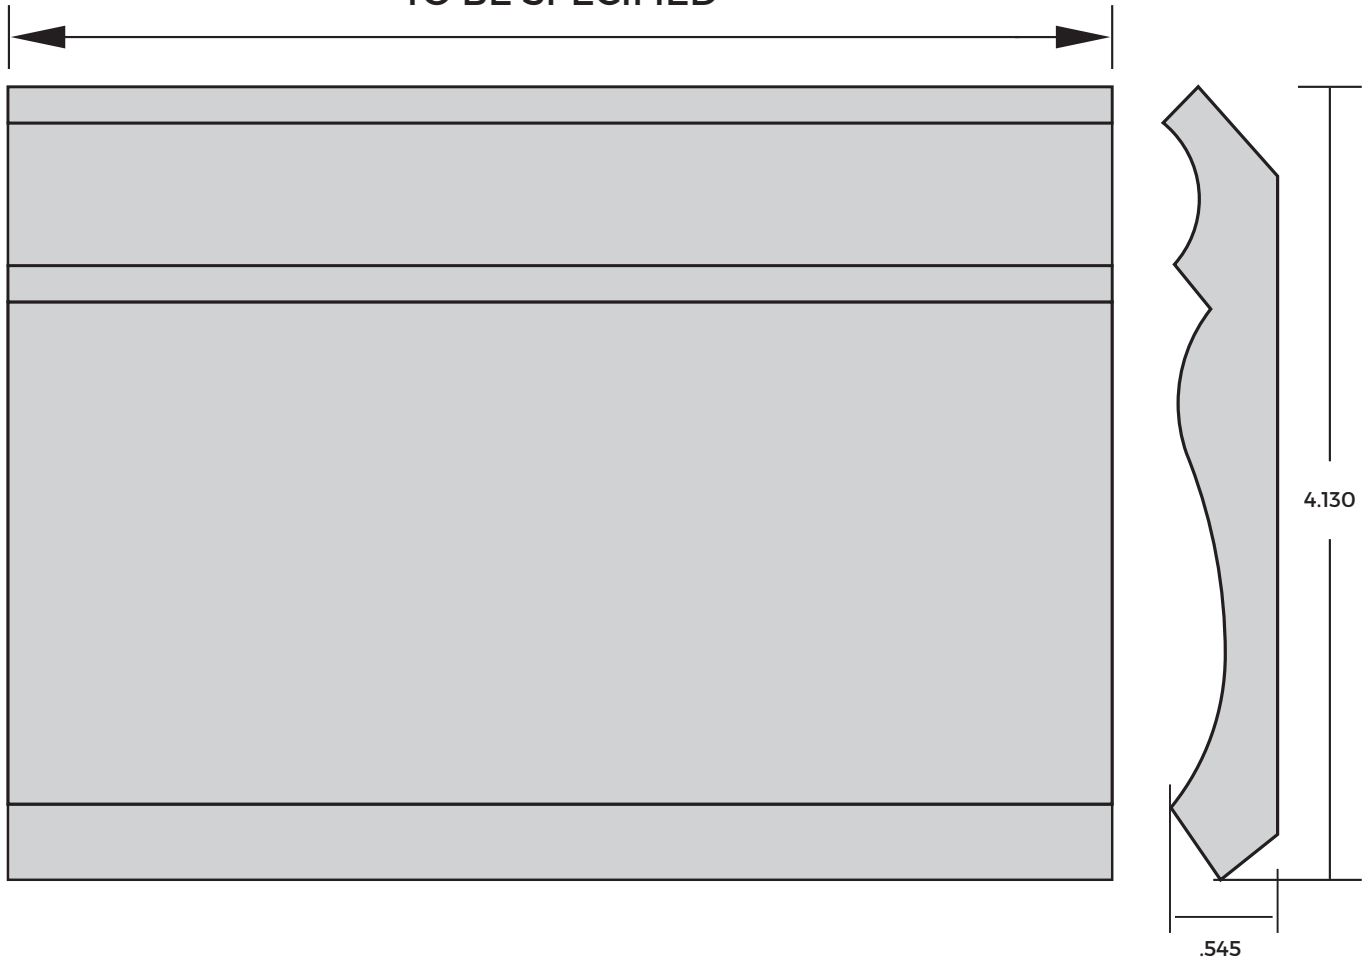

TO BE SPECIFIED

Item Number	48
Description	4-1/4" Crown, Pine
Stock	Random Length

Actual dimensions may vary slightly. Check current inventory for exact profile