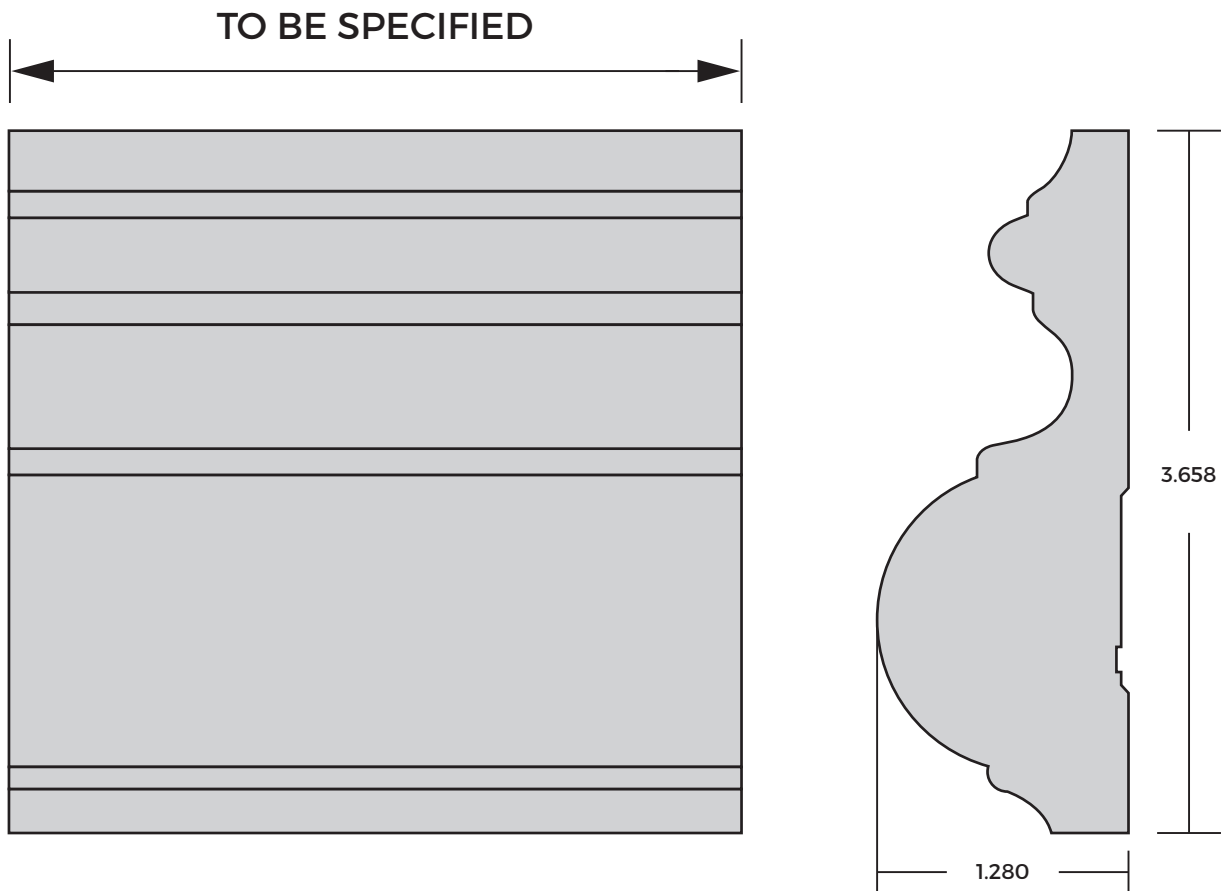

Item Number	358M
Description	3-5/8" Winsor Mantle Mould, Pine
Stock	Random Length

Actual dimensions may vary slightly. Check current inventory for exact profile