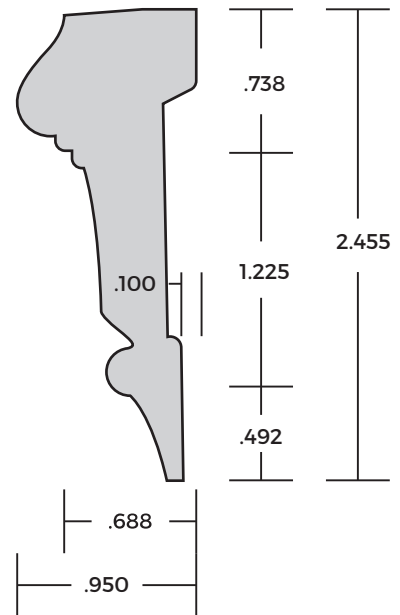

2112 Vandiver Dr  
Columbia, MO 65202  
(573) 814-1194  
Fax (573) 474-4216  
(800) 964-1915

101 Crossings West Dr, Suite 204  
Lake Ozark, MO 65049  
(573) 964-5222  
Fax (573) 964-5776

[www.boonecountymillwork.com](http://www.boonecountymillwork.com)

## CHAIR RAIL

TO BE SPECIFIED

Item Number	71
Description	2-1/2" Plowed Chair Rail, Pine
Stock	Random Length

Actual dimensions may vary slightly. Check current inventory for exact profile