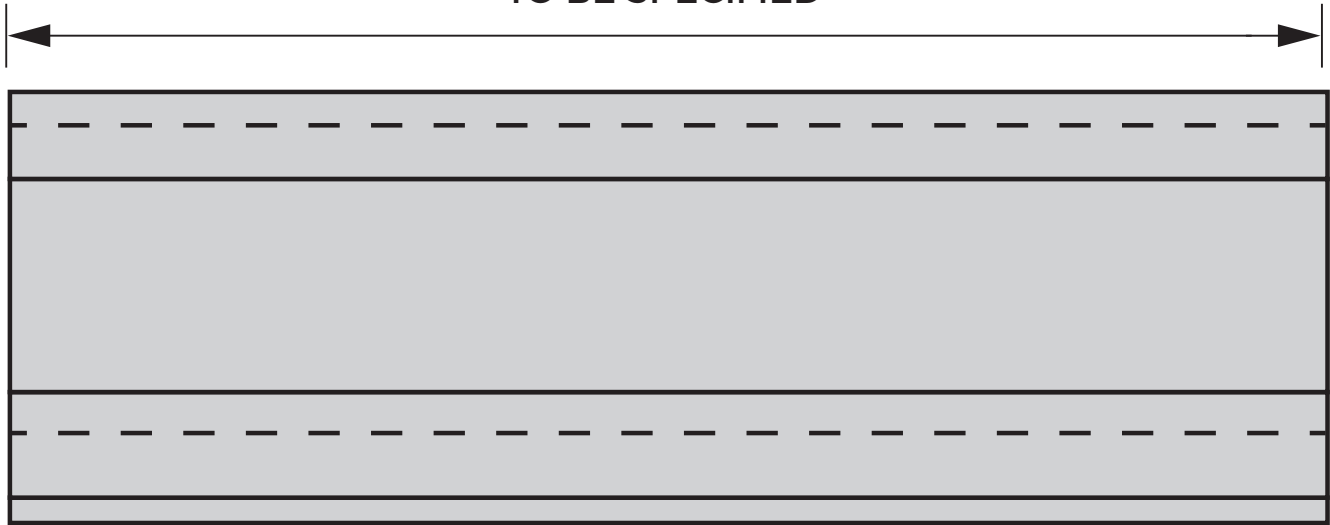

### CROWN

TO BE SPECIFIED

Item Number	54
Description	2-1/4" Crown, Pine
Stock	Random Length

Actual dimensions may vary slightly. Check current inventory for exact profile