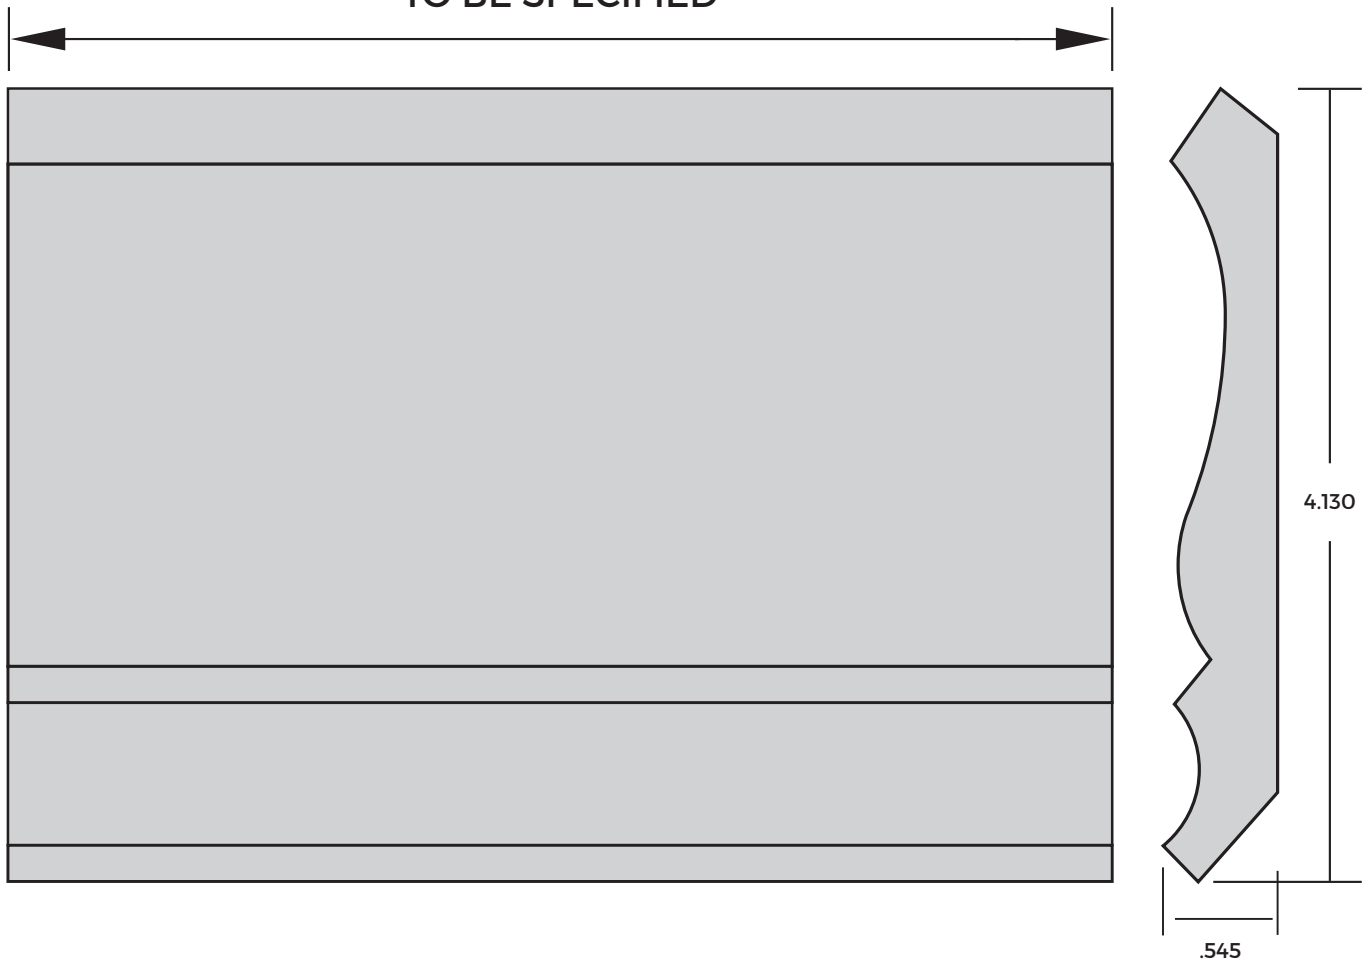

## CROWN

TO BE SPECIFIED

Item Number	48
Description	4-1/4" Crown, Pine
Stock	Random Length

Actual dimensions may vary slightly. Check current inventory for exact profile