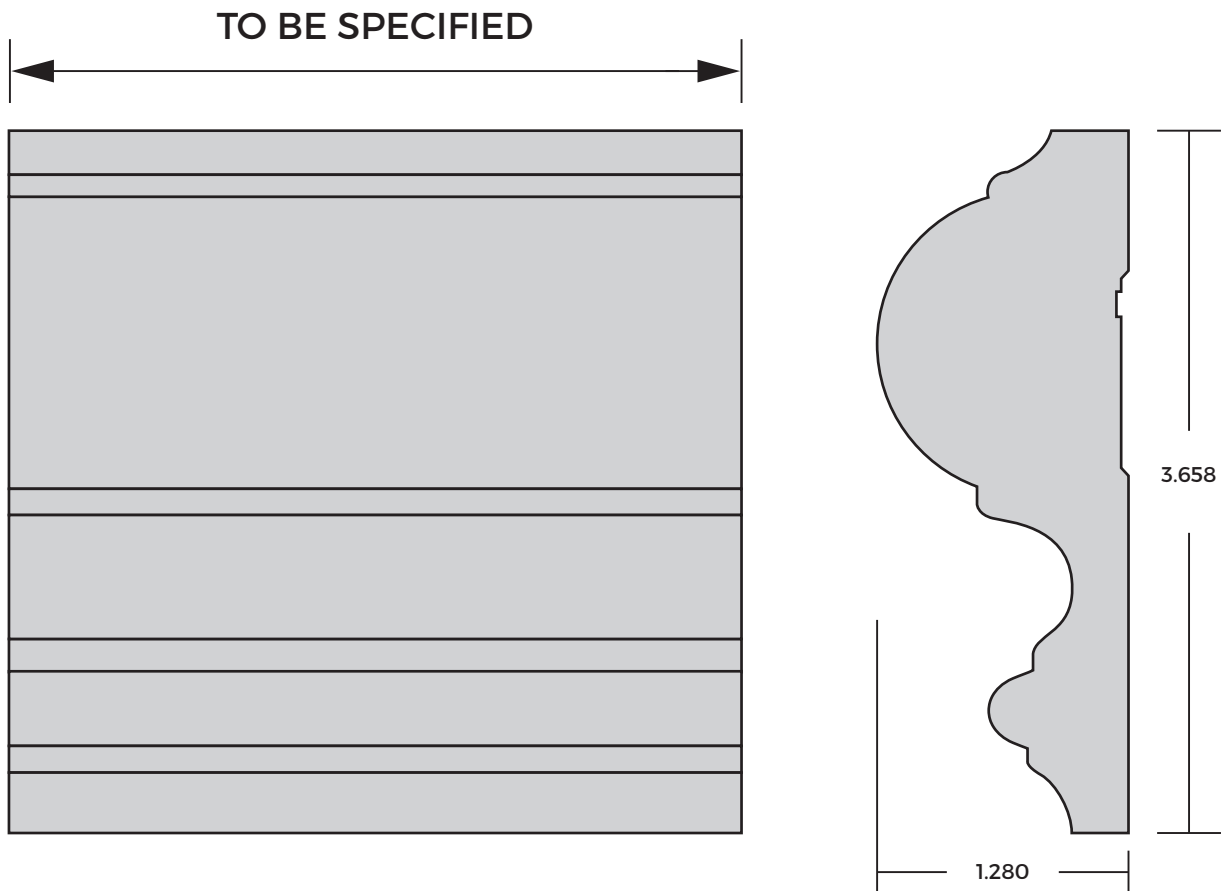

Item Number	358M
Description	3-5/8" Winsor Mantle Mould, Pine
Stock	Random Length

Actual dimensions may vary slightly. Check current inventory for exact profile