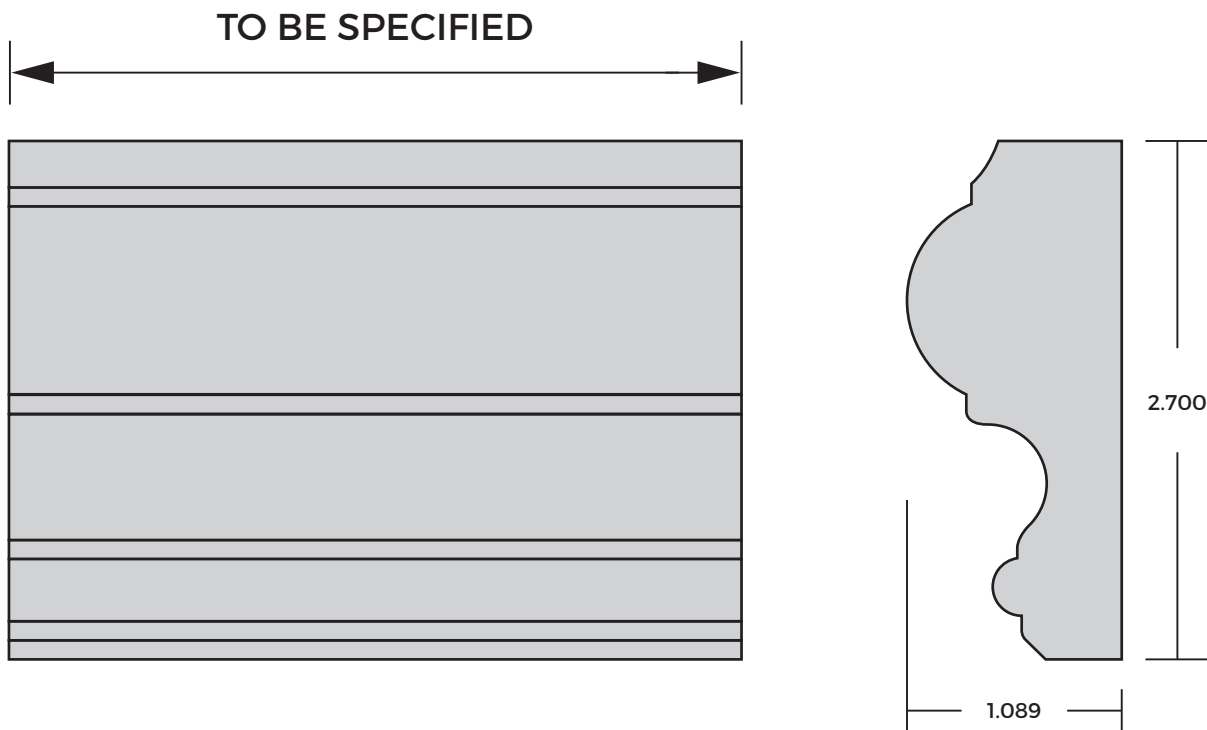

## MANTLE MOULD

Item Number	234M
Description	2-3/4" Winso Mantle Mould, Pine
Stock	Random Length

Actual dimensions may vary slightly. Check current inventory for exact profile