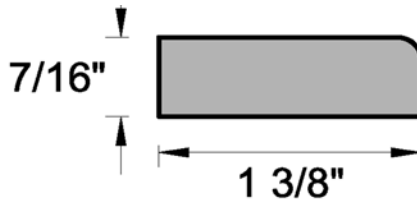

| | |
|-------------|---|
| Item Number | 876P |
| Description | 1-3/8" Eased Corner Stop, Finger-joint Pine, Primed |
| Stock | 16' pieces |

Actual dimensions may vary slightly. Check current inventory for exact profile