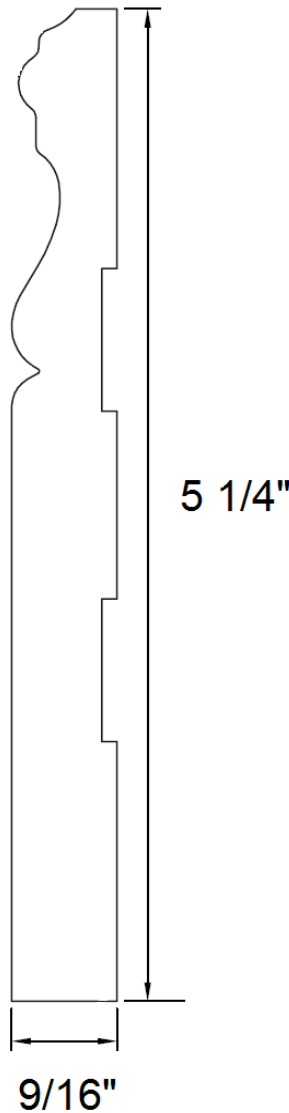

2112 Vandiver Dr
Columbia, MO 65202
(573) 814-1194
Fax (573) 474-4216
(800) 964-1915

101 Crossings West Dr, Suite 204
Lake Ozark, MO 65049
(573) 964-5222
Fax (573) 964-5776

www.boonecountymillwork.com

BASE

Item Number	514PB
Description	5-1/4" Provencal Base, Finger-joint Pine, Primed
Stock	16' pieces

Actual dimensions may vary slightly. Check current inventory for exact profile