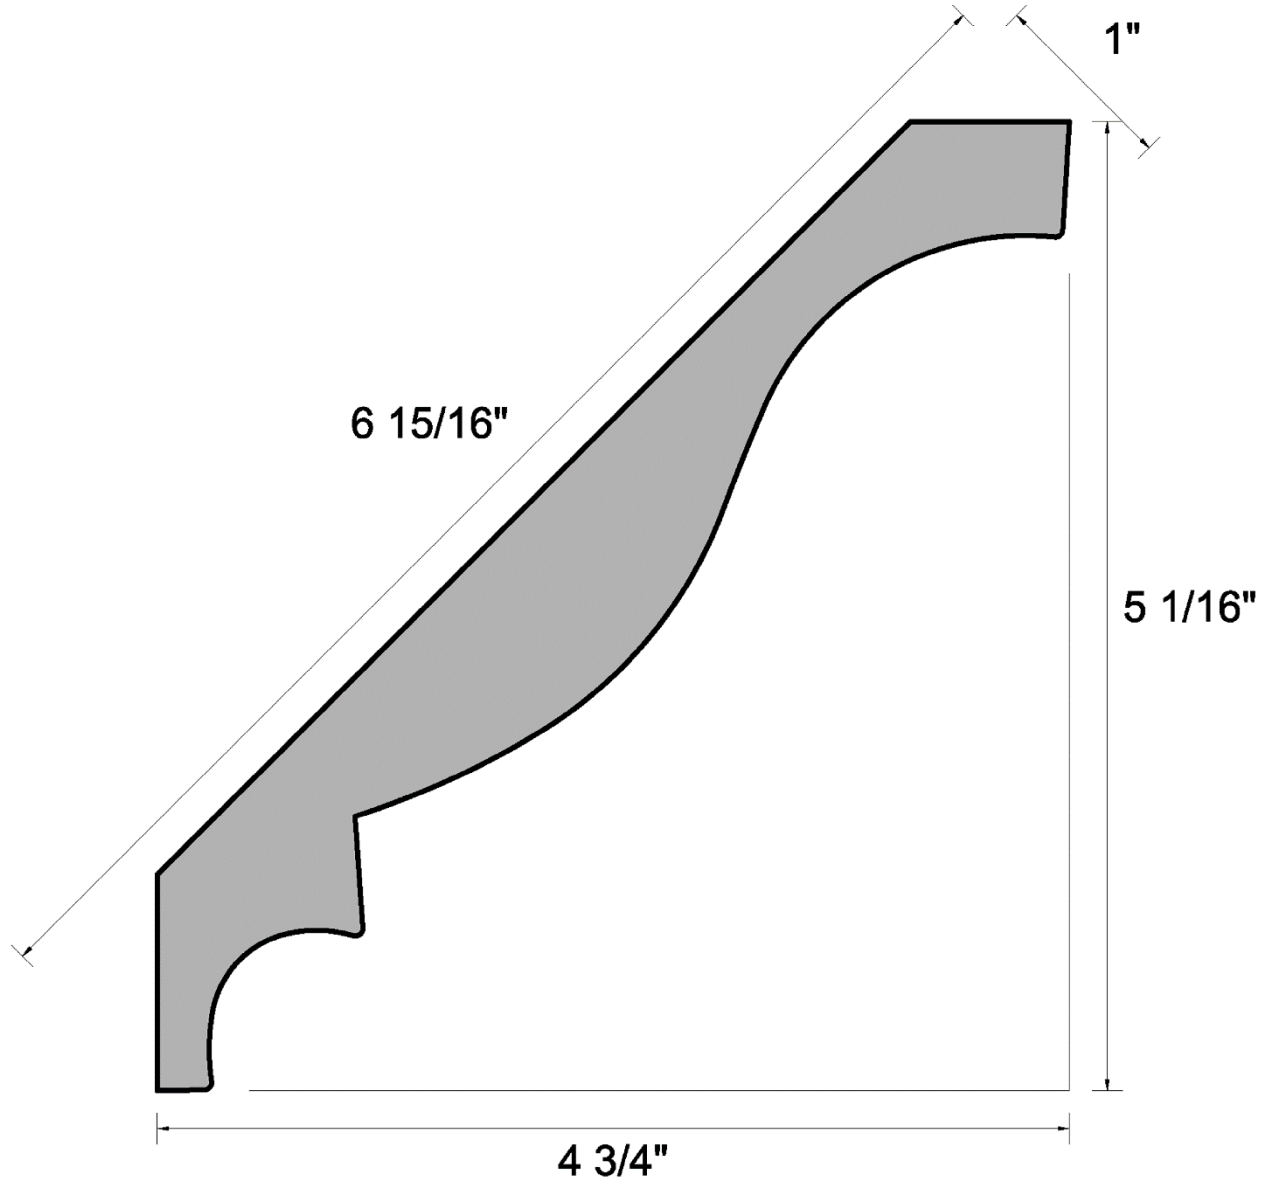

2112 Vandiver Dr
Columbia, MO 65202
(573) 814-1194
Fax (573) 474-4216
(800) 964-1915

101 Crossings West Dr, Suite 204
Lake Ozark, MO 65049
(573) 964-5222
Fax (573) 964-5776

www.boonecountymillwork.com

CROWN

| | |
|-------------|--------------------------------|
| Item Number | MDF43 |
| Description | 7" MDF Ultralite Crown, Primed |
| Stock | 16' pieces |

Actual dimensions may vary slightly. Check current inventory for exact profile