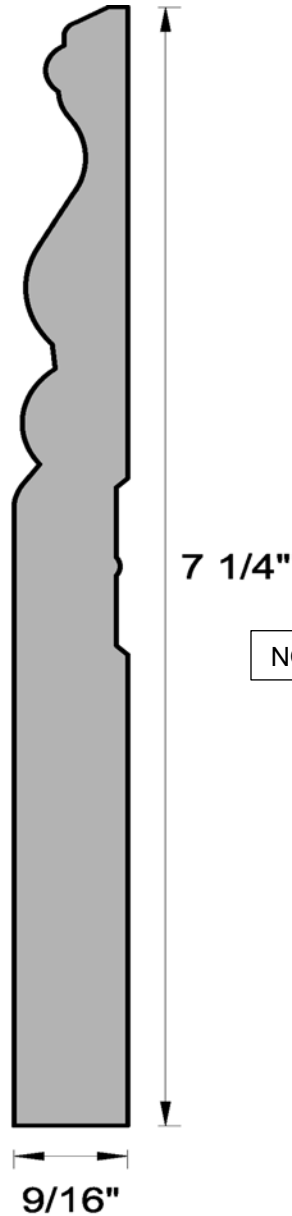

2112 Vandiver Dr
Columbia, MO 65202
(573) 814-1194
Fax (573) 474-4216
(800) 964-1915

101 Crossings West Dr, Suite 204
Lake Ozark, MO 65049
(573) 964-5222
Fax (573) 964-5776

www.boonecountymillwork.com

BASE

NOT TO SCALE

Item Number	MDF207
Description	7-1/4" MDF Base, Primed
Stock	16' pieces

Actual dimensions may vary slightly. Check current inventory for exact profile