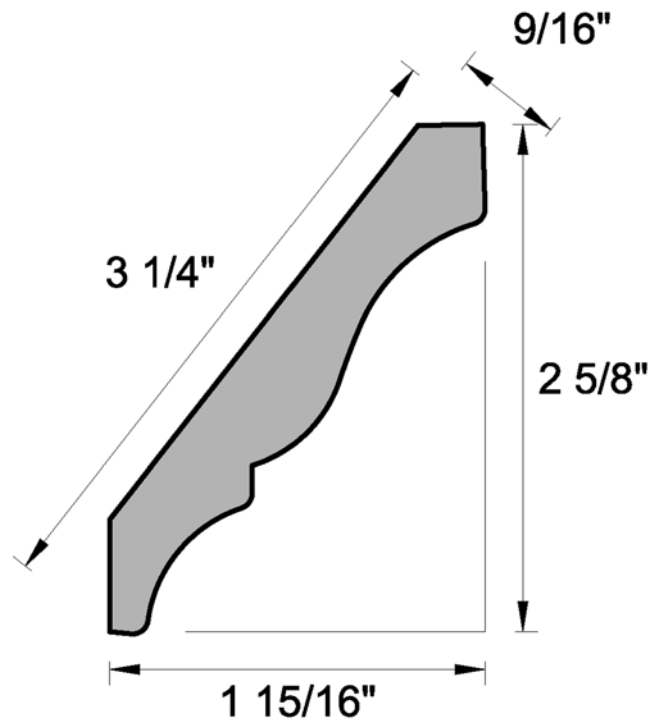

## CROWN

Item Number	51P
Description	3-1/4" Crown, Finger-joint Pine, Primed
Stock	16' pieces

Actual dimensions may vary slightly. Check current inventory for exact profile