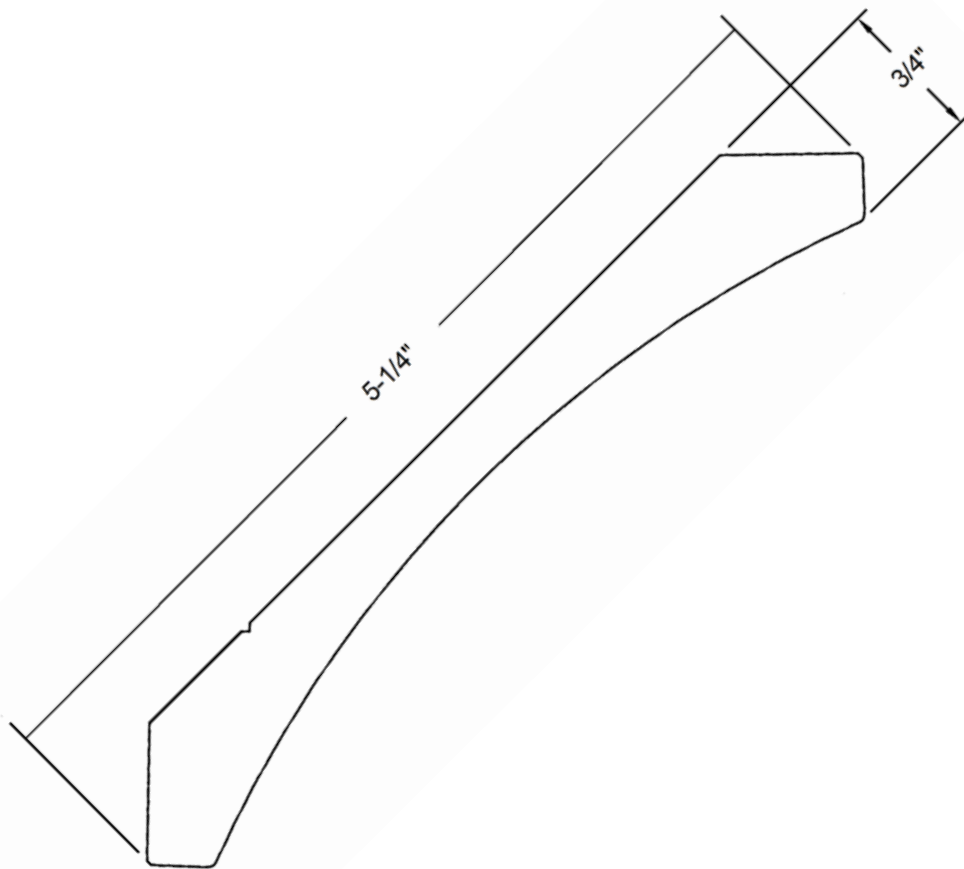

2112 Vandiver Dr
Columbia, MO 65202
(573) 814-1194
Fax (573) 474-4216
(800) 964-1915

101 Crossings West Dr, Suite 204
Lake Ozark, MO 65049
(573) 964-5222
Fax (573) 964-5776

www.boonecountymillwork.com

CROWN

Item Number	514COV / 24168-WHI-CR1
Description	5-1/4" Crown, Finger-joint Poplar, Primed
Stock	16' pieces

Actual dimensions may vary slightly. Check current inventory for exact profile