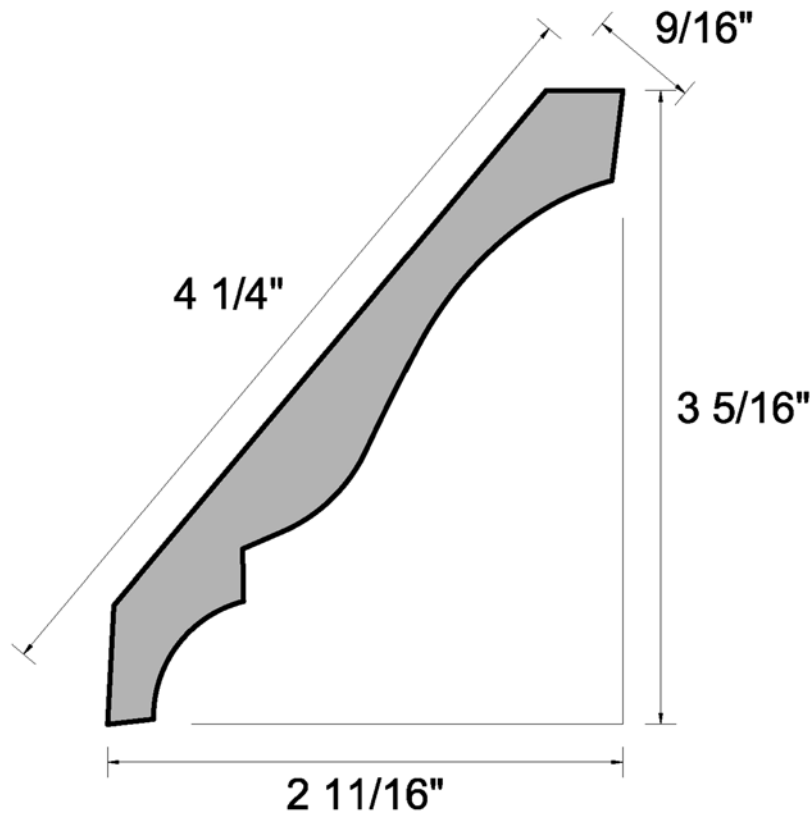

2112 Vandiver Dr
Columbia, MO 65202
(573) 814-1194
Fax (573) 474-4216
(800) 964-1915

101 Crossings West Dr, Suite 204
Lake Ozark, MO 65049
(573) 964-5222
Fax (573) 964-5776

www.boonecountymillwork.com

CROWN

Item Number	48P
Description	4-1/4" Crown, Finger-joint Pine, Primed
Stock	16' pieces

Actual dimensions may vary slightly. Check current inventory for exact profile