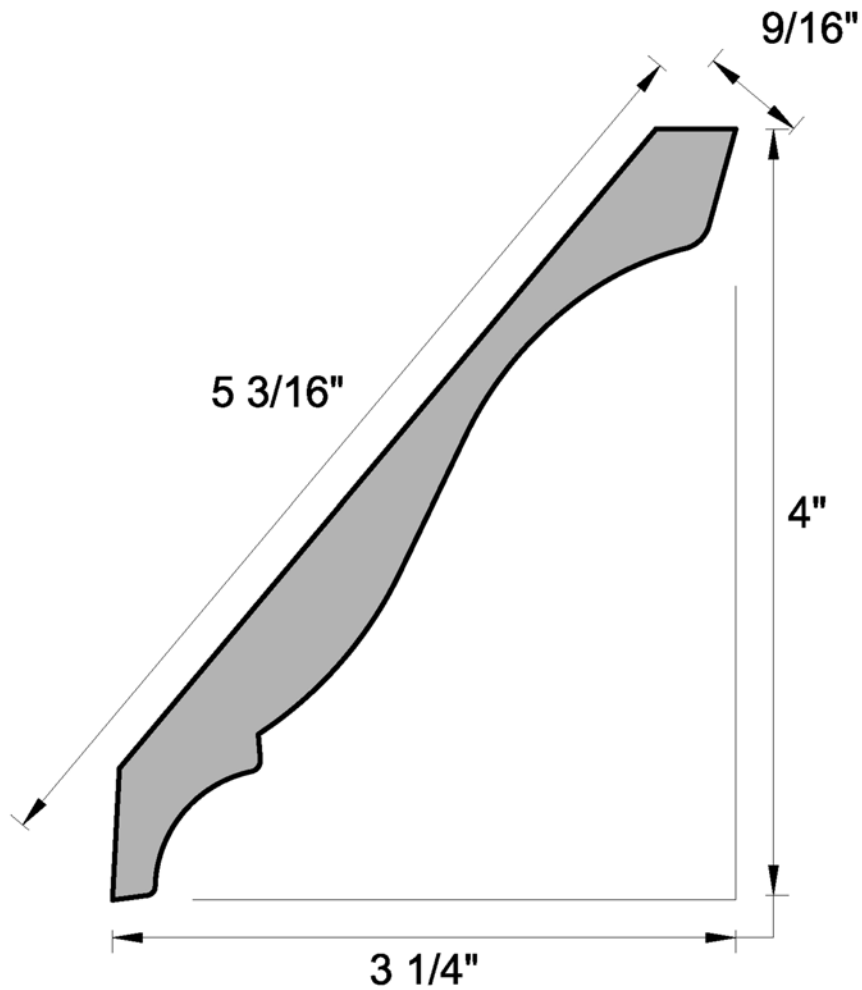

### CROWN

Item Number	45P
Description	5-1/4" Crown, Finger-joint Pine, Primed
Stock	16' pieces

Actual dimensions may vary slightly. Check current inventory for exact profile