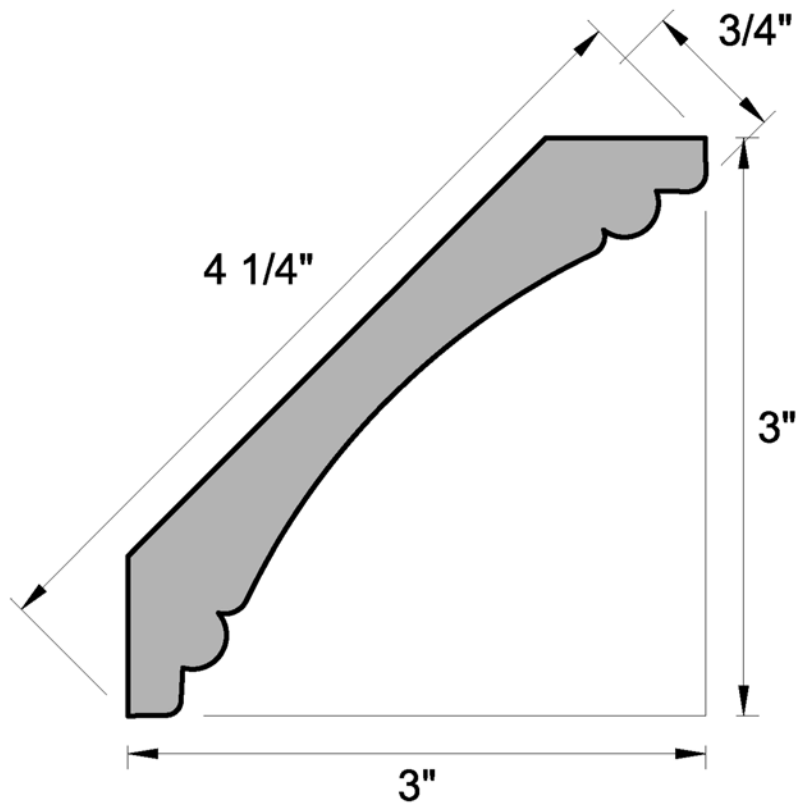

## CROWN

Item Number	414CR
Description	4-1/4" Beaded Crown, Finger-joint Poplar, Primed
Stock	16' pieces

Actual dimensions may vary slightly. Check current inventory for exact profile