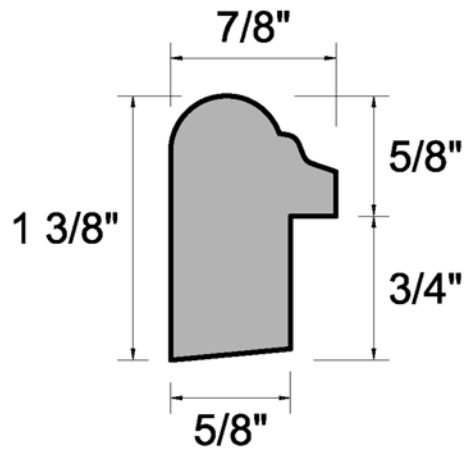

Item Number	2892POP
Description	1-3/8" Back Band, Finger-joint Pine, Primed
Stock	16' pieces

Actual dimensions may vary slightly. Check current inventory for exact profile