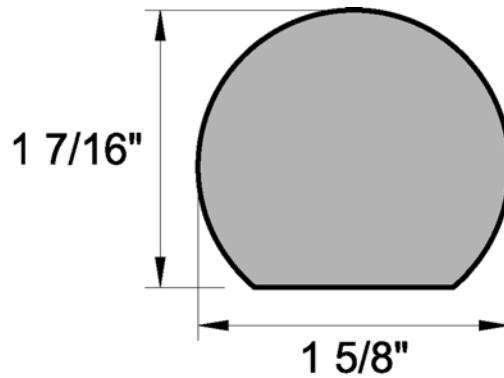

## HANDRAIL

Item Number	231
Description	1-5/8" Handrail, Pine
Stock	Random Length

Actual dimensions may vary slightly. Check current inventory for exact profile