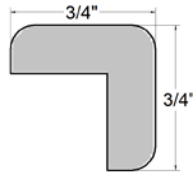

Item Number	206
Description	3/4" Outside Corner, Pine
Stock	Random Length

Actual dimensions may vary slightly. Check current inventory for exact profile