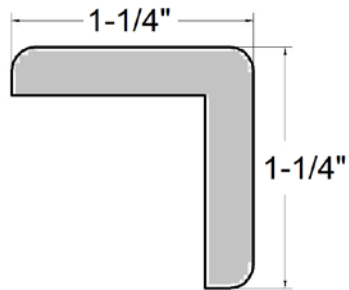

Item Number	204
Description	1-1/4 Outside Corner, Pine
Stock	Random Length

Actual dimensions may vary slightly. Check current inventory for exact profile