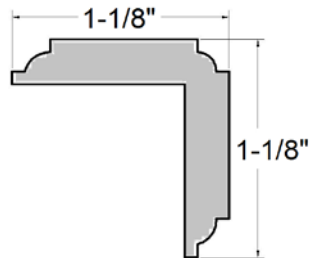

Item Number	202
Description	1-1/8 Colonial Outside Corner, Pine
Stock	Random Length

Actual dimensions may vary slightly. Check current inventory for exact profile