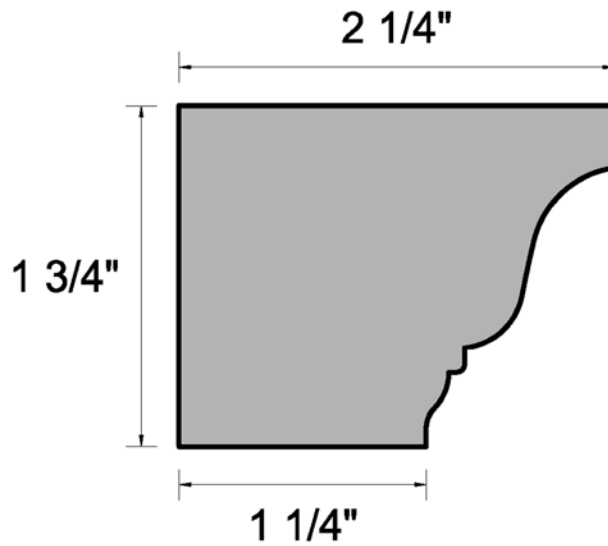

## CROWN

Item Number	150TCLPOP
Description	Crown Enhancer, Poplar
Stock	Random Length

Actual dimensions may vary slightly. Check current inventory for exact profile