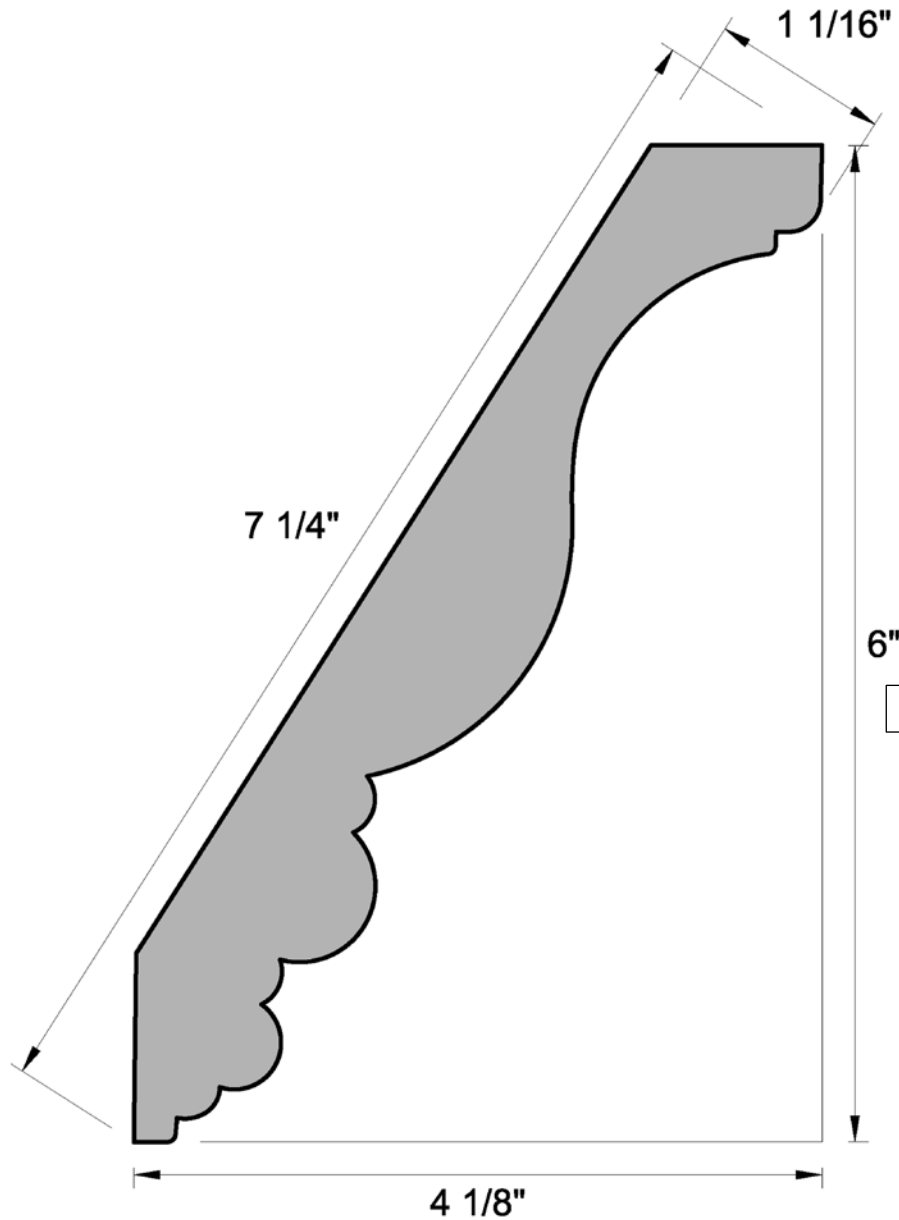

2112 Vandiver Dr
Columbia, MO 65202
(573) 814-1194
Fax (573) 474-4216
(800) 964-1915

101 Crossings West Dr, Suite 204
Lake Ozark, MO 65049
(573) 964-5222
Fax (573) 964-5776

www.boonecountymillwork.com

CROWN

Item Number	0253POP
Description	7-1/4" Crown, Finger-joint Poplar, Primed
Stock	16' pieces

Actual dimensions may vary slightly. Check current inventory for exact profile